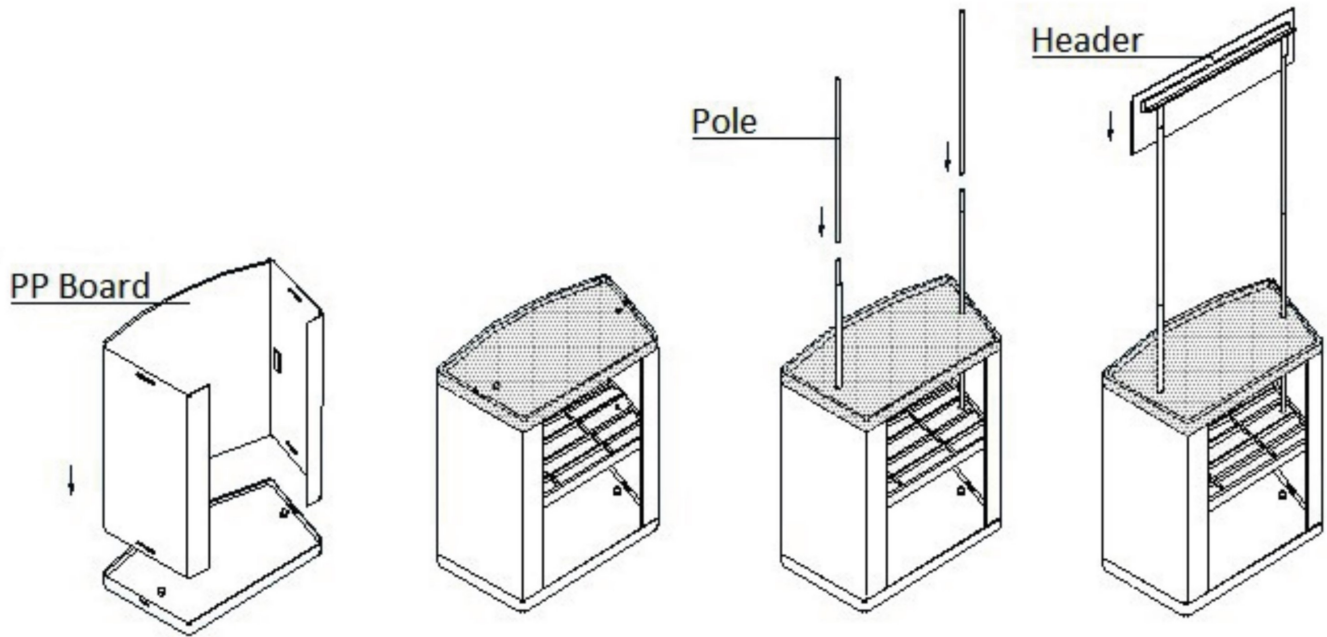

Plex Promotion Counter Large Instruction

Header panel

- Visual area: 300 x 800mm

Base unit

- Overall size: 2205mm [h] x 860mm [w] x 540mm [d]

- Visual area of front: 878 [w] x 820 [h]mm

[38mm is hidden by both the top and bottom of the unit]

- Visual area of sides: 455 [w] x 820 [h]mm

[38mm is hidden by both the top and bottom of the unit]

- Visual area of rear strips: 120 [w] x 820 [h]mm

[38mm is hidden by both the top and bottom of the unit]