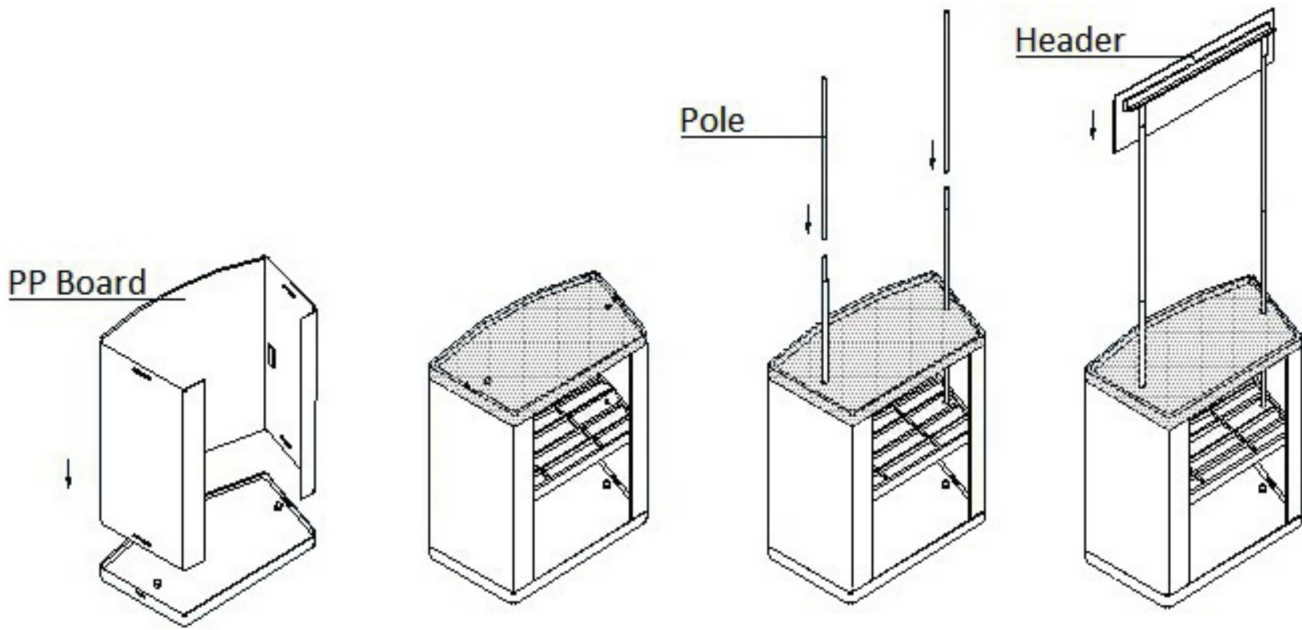

Plex Promotion Counter Small Instructions

Header panel

- Visual area: 280 x 770mm

- Visual area of front: 823 [w] x 785 [h]mm

[33mm is hidden by both the top and bottom of the unit]

Base unit

- Overall size: 2004mm [h] x 810mm [w] x 470mm [d]

- Visual area of sides: 395 [w] x 785 [h]mm

[33mm is hidden by both the top and bottom of the unit]

- Visual area of rear strips: 90 [w] x 785 [h]mm

[33mm is hidden by both the top and bottom of the unit]